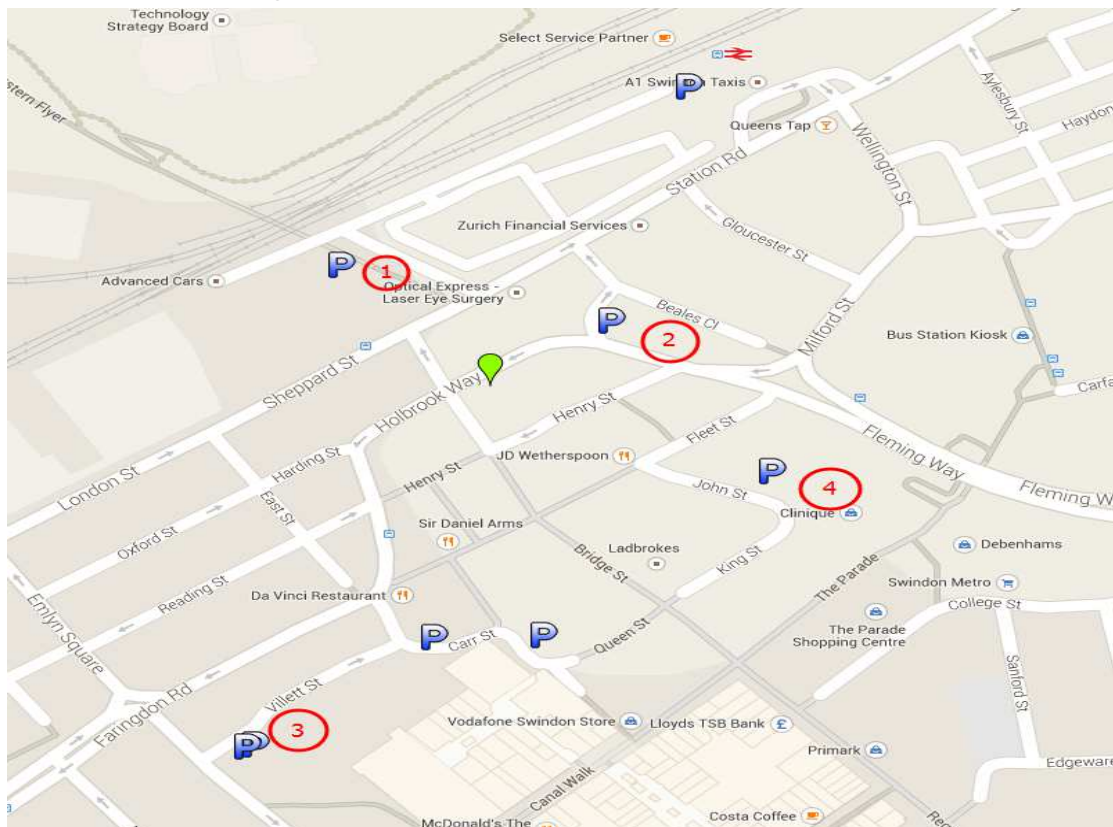

Swindon Branch Car Park Information

By Car

The nearest car park (2 minutes away) is Sheppard street car park (165 spaces), which is located next to Swindon railway station. Satellite navigation post code is : SN1 5DB .

By Public Transportation

When come off the Swindon railway station (5 minutes away) just turn right head southwest on station road toward bridge street and then turn left onto bridge street JRC entrance just at front of building opposite Holiday Inn Express entrance.

By Bus

Nearest bus stop (2 minute away) is Sheppard street (serving 9, 9A, 9B, 13, 13A, 14, 14A, 19, 19B, 22, 27, 28, 31, 31A, 53, 55, 55A, 60 bus routes). The Sheppard street stop just head northeast on Sheppard St toward Bridge St then turn right onto Bridge St JRC entrance on the left hand side.

Nearest shopping centre or High Street

There is 3 minutes walking distance from Brunel shopping centre or Swindon High street to JRC Global Buffet. Direction from shopping centre to restaurant - come out of Brunel shopping centre to Regent St continue onto Bridge St toward to northwest , you will find JRC entrance on Bridge St.