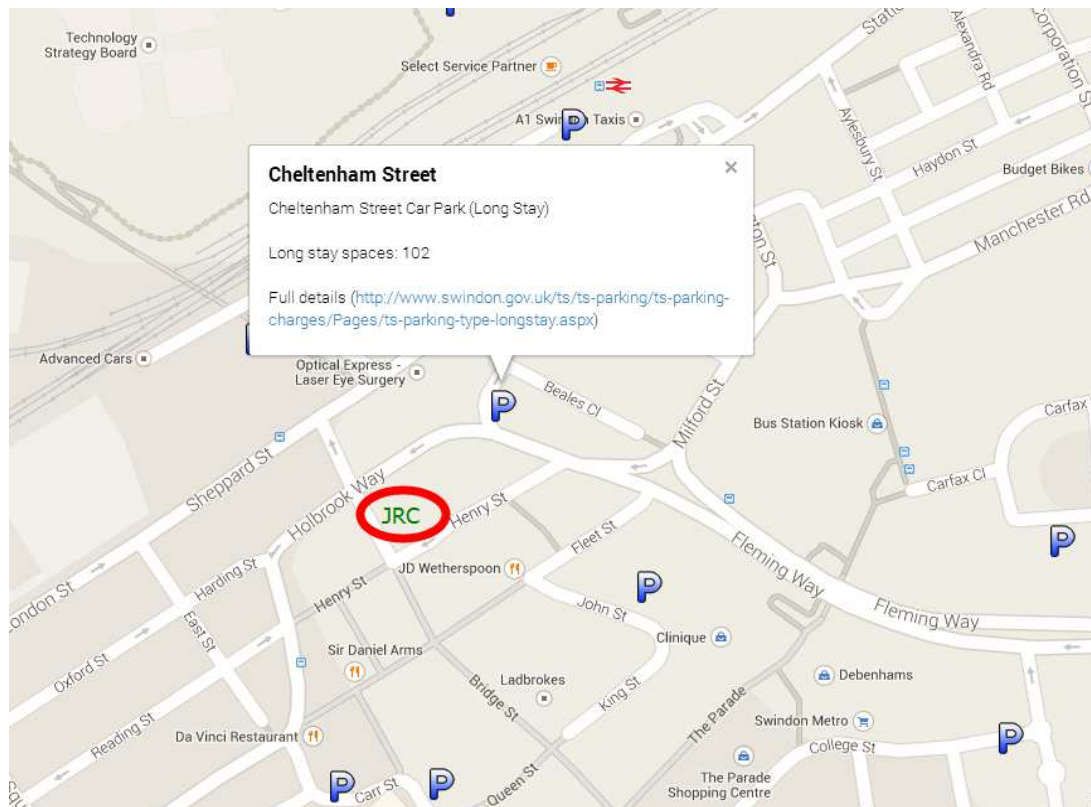

Swindon Branch Car Park Information

By Car

The nearest car park (2 minutes away) is Sheppard street car park (165 spaces), which is located next to Swindon railway station. Satellite navigation post code is : SN1 5DB .

Nearest shopping centre or High Street

There is 3 minutes walking distance from Brunel shopping centre or Swindon High street to JRC Global Buffet. Direction from shopping centre to restaurant - come out of Brunel shopping centre to Regent St continue onto Bridge St toward to northwest , you will find JRC entrance on Bridge St.

1: Sheppard Street Car Park (Long Stay)

Sheppard Street, Swindon, **SN1 5DB**

The car park 3 minutes away, 165 Spaces

2: Cheltenham Street Car Park (long stay)

Cheltenham Street, Swindon, **SN1 1BX**

The car park 3 minutes away, 102 Spaces

3: Brunel North Car Park (Short Stay)

Brunel North Car Park located at Swindon **SN1 5AH**

The car park 3 minutes away,754 Spaces

4: The Parade Car Park (Short Stay)

The Parade Car Park, Swindon, **SN1 1RT**