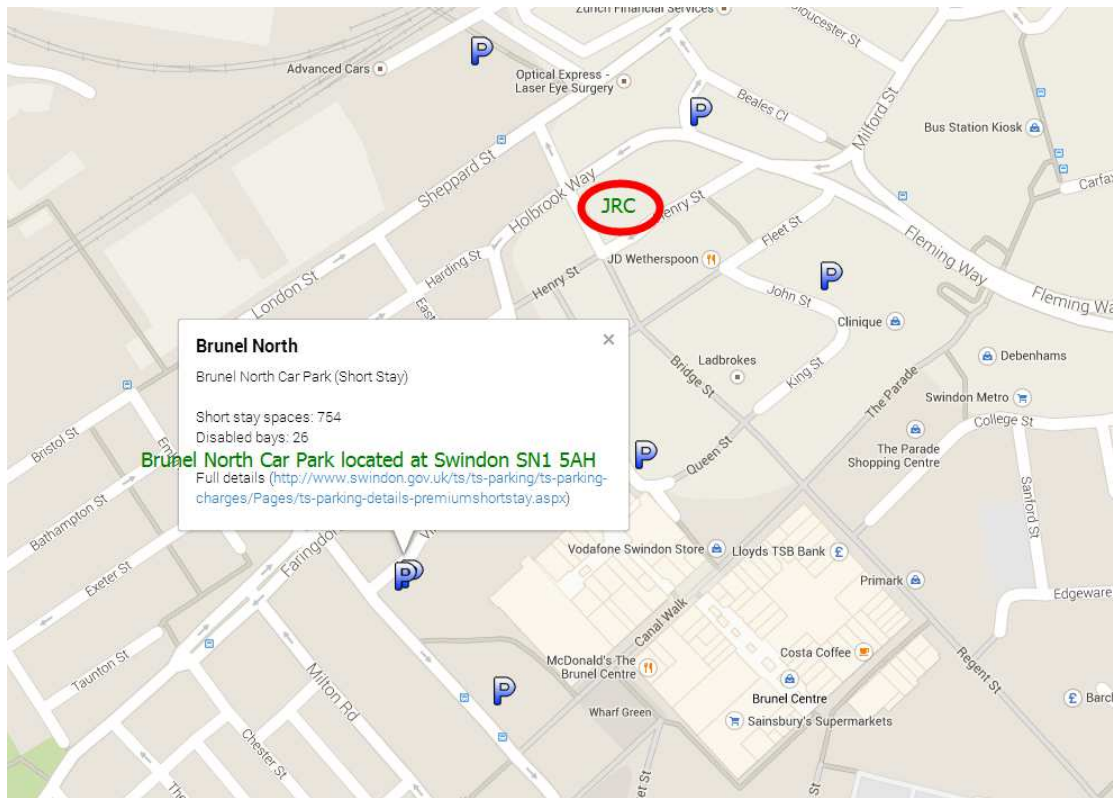

Swindon Branch Car Park Information

By Car

The nearest car park (2 minutes away) is Sheppard street car park (165 spaces), which is located next to Swindon railway station. Satellite navigation post code is : SN1 5DB .

Nearest shopping centre or High Street

There is 3 minutes walking distance from Brunel shopping centre or Swindon High street to JRC Global Buffet. Direction from shopping centre to restaurant - come out of Brunel shopping centre to Regent St continue onto Bridge St toward to northwest , you will find JRC entrance on Bridge St.

1: Sheppard Street Car Park (Long Stay)

Sheppard Street, Swindon, **SN1 5DB**

The car park 3 minutes away, 165 Spaces

2: Cheltenham Street Car Park (long stay)

Cheltenham Street, Swindon, **SN1 1BX**

The car park 3 minutes away, 102 Spaces

3: Brunel North Car Park (Short Stay)

Brunel North Car Park located at Swindon **SN1 5AH**

The car park 3 minutes away,754 Spaces

4: The Parade Car Park (Short Stay)

The Parade Car Park, Swindon, **SN1 1RT**