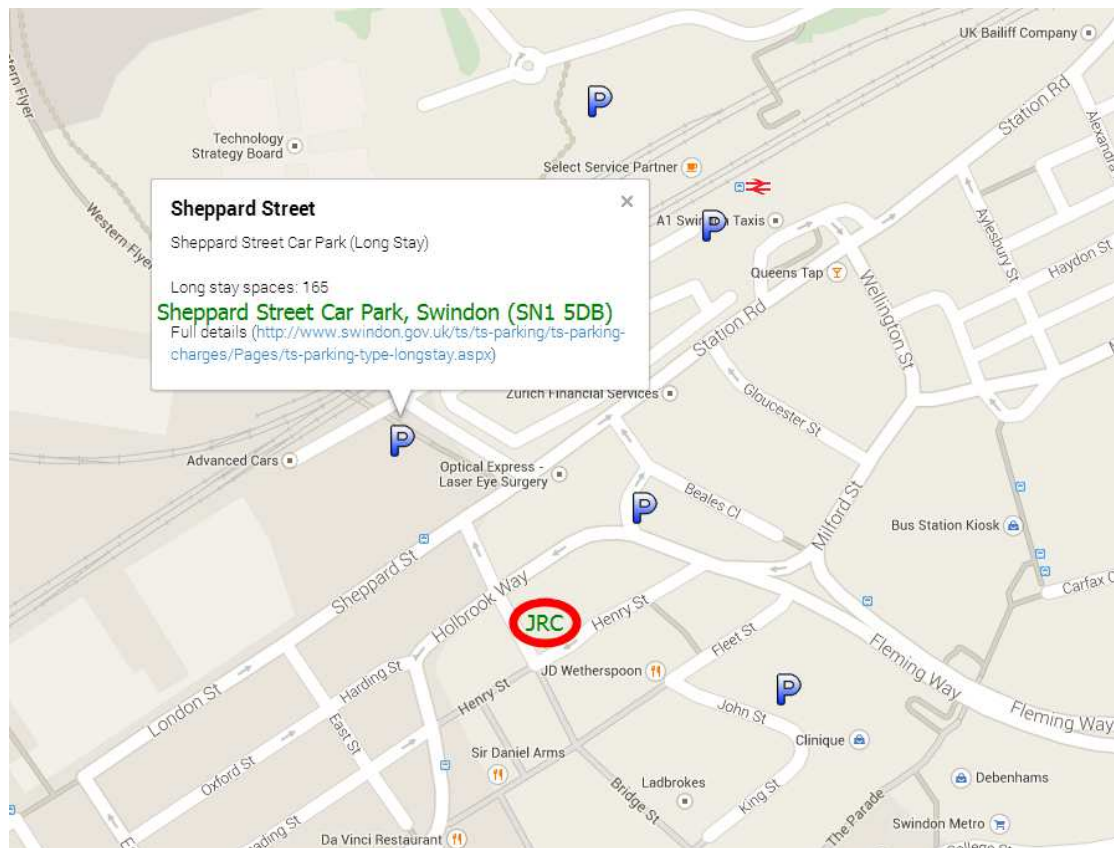

Swindon Branch Car Park Information

By Car

The nearest car park (2 minutes away) is Sheppard street car park (165 spaces), which is located next to Swindon railway station. Satellite navigation post code is : SN1 5DB .

By Bus

Nearest bus stop (2 minute away) is Sheppard street (serving 9, 9A, 9B, 13, 13A, 14, 14A, 19, 19B, 22, 27, 28, 31, 31A, 53, 55, 55A, 60 bus routes). The Sheppard street stop just head northeast on Sheppard St toward Bridge St then turn right onto Bridge St JRC entrance on the left hand side.

Nearest shopping centre or High Street

There is 3 minutes walking distance from Brunel shopping centre or Swindon High street to JRC Global Buffet. Direction from shopping centre to restaurant - come out of Brunel shopping centre to Regent St continue onto Bridge St toward to northwest , you will find JRC entrance on Bridge St.

1: Sheppard Street Car Park (Long Stay)

Sheppard Street, Swindon, **SN1 5DB**

The car park 3 minutes away, 165 Spaces

2: Cheltenham Street Car Park (long stay)

Cheltenham Street, Swindon, **SN1 1BX**

The car park 3 minutes away, 102 Spaces